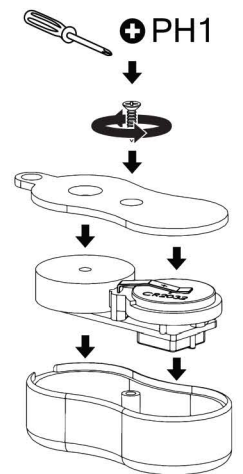

BATTERY

Other function, like custom lift/sink levels, audio profile customization are available in PC application: vps.skybean.eu/apps/

contact information

email: info@skybean.eu
website: skybean.eu
youtube channel:
youtube.com/c/SkyBeanVarios
facebook page:
facebook.com/skybeanvario